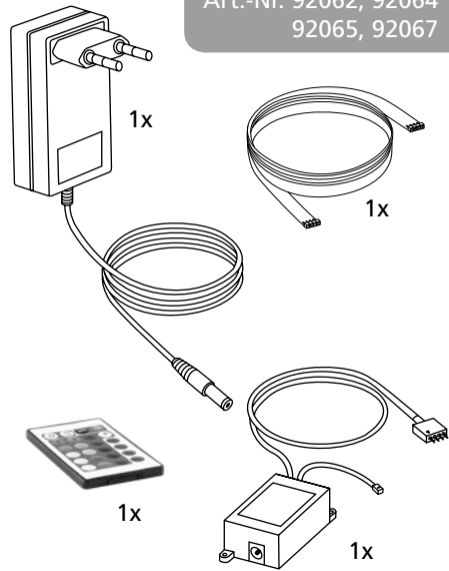

EGLO Leuchten GmbH,
Heiligkreuz 22, 6136 Pill, Austria
Made in China
www.eglo.com

EGLO LEDSTRIPES

BASIC + FLEX

Art.-Nr. 92062, 92064
92065, 92067

Art.-Nr. 92062, 92064
92065, 92067

Art.-Nr. 92062, 92065

x = 2m, y = 1cm

Art.-Nr. 92064, 92067

x = 5m, y = 1cm